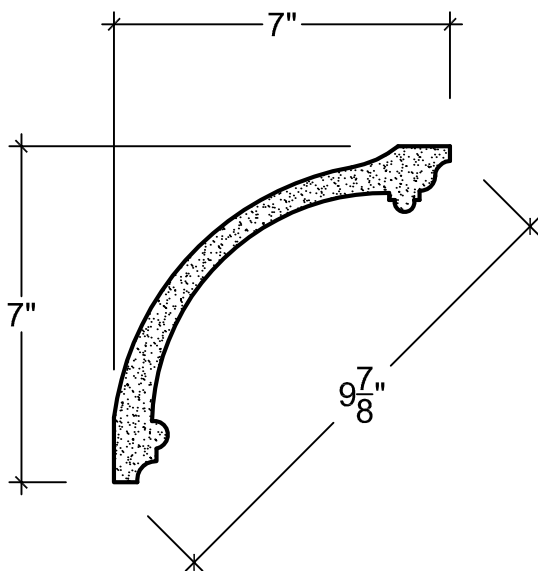

SCALE: 3" = 1'

SCALE: 3" = 1'

SCALE: 3" = 1'

67 Steuben Street
 Brooklyn, NY 11205
 P 718.534.7000
 F 718.534.7040
 www.decocraftusa.com

Design Copyright © Deco Craft USA Inc. 2010. All rights reserved

NAME:	CROWN	HEIGHT:	7"
ITEM#	DC507-060	PROJECTION:	7"
MATERIAL:	PLASTER	FACE:	9-7/8"
		REPEAT:	3"
		LENGTH:	96"