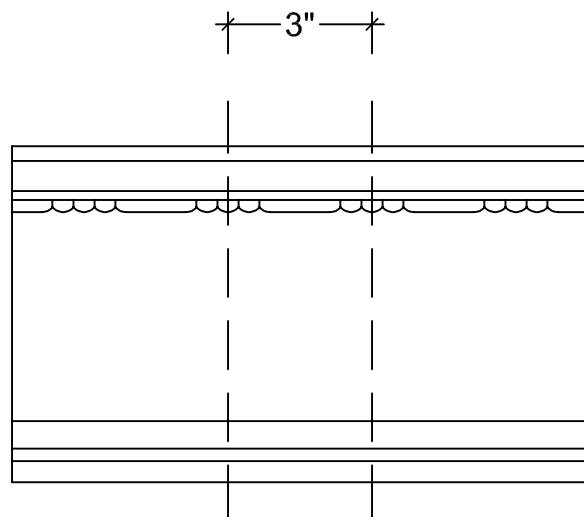

SCALE: 3" = 1'

SCALE: 3" = 1'

SCALE: 3" = 1'

67 Steuben Street
 Brooklyn, NY 11205
 P 718.534.7000
 F 718.534.7040
 www.decocraftusa.com

Design Copyright © Deco Craft USA Inc. 2010. All rights reserved

NAME:	CROWN	HEIGHT:	7"
ITEM#	DC507-060	PROJECTION:	7"
MATERIAL:	PLASTER	FACE:	9-7/8"
		REPEAT:	3"
		LENGTH:	96"