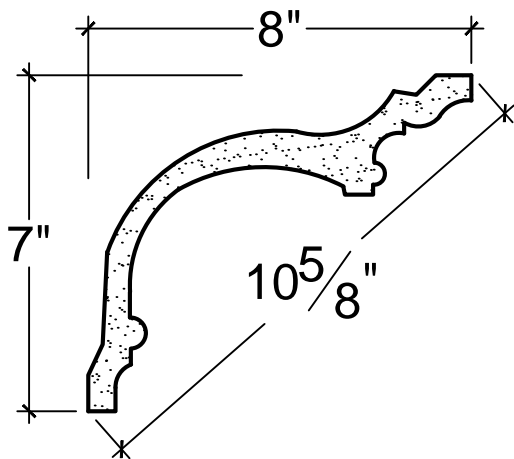

SCALE: 3" = 1'

SCALE: 3" = 1'

SCALE: 3" = 1'

67 Steuben Street
 Brooklyn, NY 11205
 P 718.534.7000
 F 718.534.7040
 www.decocraftusa.com

Design Copyright © Deco Craft USA Inc. 2010. All rights reserved

NAME:

COVE

ITEM#

DC507-058

MATERIAL:

PLASTER

HEIGHT:

7"

PROJECTION:

8"

FACE:

10, 5/8"

REPEAT:

N/A

LENGTH:

96"