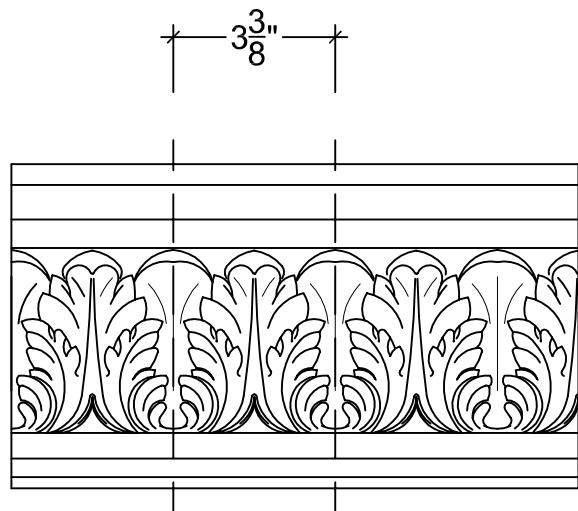

SCALE: 3" = 1'

SCALE: 3" = 1'

SCALE: 3" = 1'

67 Steuben Street
 Brooklyn, NY 11205
 P 718.534.7000
 F 718.534.7040
 www.decocraftusa.com

Design Copyright © Deco Craft USA Inc.2010.All rights reserved

NAME:

COVE LIGHTING

ITEM#

DC507-051

MATERIAL:

PLASTER

HEIGHT:

6-3/4"

PROJECTION:

8-1/2"

FACE:

9-7/8"

REPEAT:

3-3/8"

LENGTH:

96"