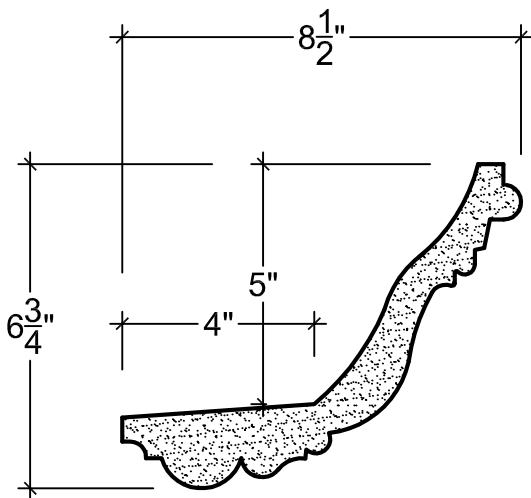

SCALE: 3" = 1'

SCALE: 3" = 1'

SCALE: 3" = 1'

67 Steuben Street
 Brooklyn, NY 11205
 P 718.534.7000
 F 718.534.7040
 www.decocraftusa.com

Design Copyright © Deco Craft USA Inc.2010.All rights reserved

NAME:

COVE LIGHTING

ITEM#

DC507-051

MATERIAL:

PLASTER

HEIGHT:

6-3/4"

PROJECTION:

8-1/2"

FACE:

9-7/8"

REPEAT:

3-3/8"

LENGTH:

96"