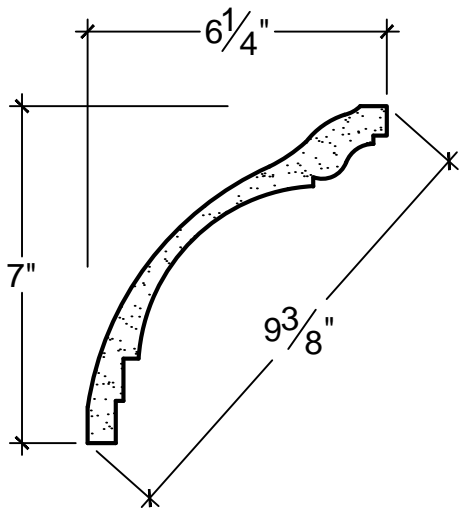

SCALE: 3" = 1'

SCALE: 3" = 1'

SCALE: 3" = 1'

67 Steuben Street  
 Brooklyn, NY 11205  
 P 718.534.7000  
 F 718.534.7040  
 www.decocraftusa.com

Design Copyright © Deco Craft USA Inc.2010.All rights reserved

NAME:

COVE

ITEM#

DC507-049

MATERIAL:

PLASTER

HEIGHT:

7"

PROJECTION:

6. 1/4"

FACE:

9. 3/8"

REPEAT:

N/A

LENGTH:

96"