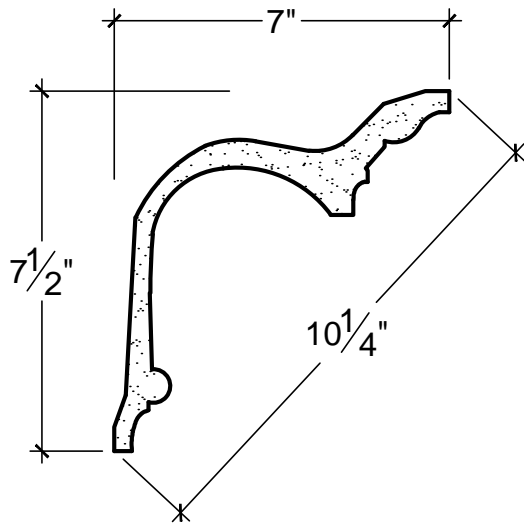

SCALE: 3" = 1'

SCALE: 3" = 1'

SCALE: 3" = 1'

67 Steuben Street
 Brooklyn, NY 11205
 P 718.534.7000
 F 718.534.7040
 www.decocraftusa.com

Design Copyright © Deco Craft USA Inc.2010.All rights reserved

NAME:

CROWN

ITEM#

DC507-047A

MATERIAL:

PLASTER

HEIGHT:

7. 1/2"

PROJECTION:

7"

FACE:

10. 1/4"

REPEAT:

N/A

LENGTH:

96"