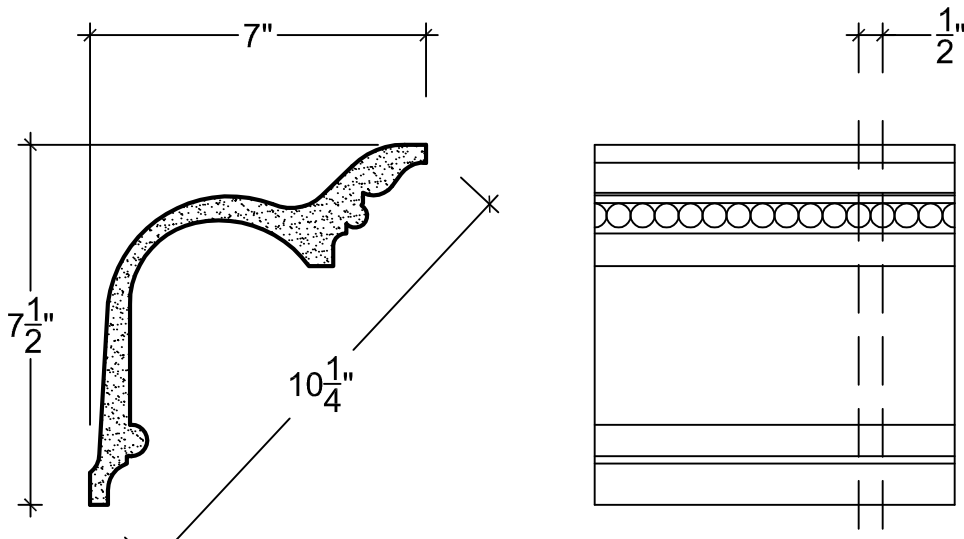

SCALE: 3" = 1'

SCALE: 3" = 1'

SCALE: 3" = 1'

67 Steuben Street
 Brooklyn, NY 11205
 P 718.534.7000
 F 718.534.7040
 www.decocraftusa.com

Design Copyright © Deco Craft USA Inc. 2010. All rights reserved

NAME:	CROWN	HEIGHT:	7-1/2"
ITEM#	DC507-047	PROJECTION:	7"
MATERIAL:	PLASTER	FACE:	10-1/4"
		REPEAT:	1/2"
		LENGTH:	96"