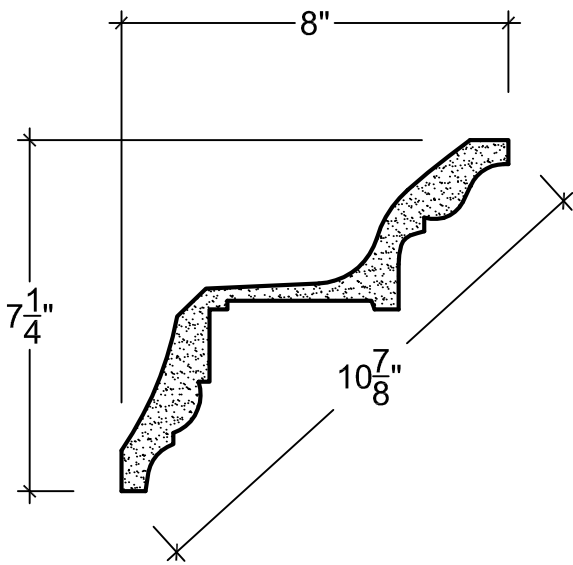

SCALE: 3" = 1'

SCALE: 3" = 1'

SCALE: 3" = 1'

67 Steuben Street  
 Brooklyn, NY 11205  
 P 718.534.7000  
 F 718.534.7040  
 www.decocraftusa.com

Design Copyright © Deco Craft USA Inc. 2010. All rights reserved

NAME:

**CROWN**

ITEM#

**DC507-044**

MATERIAL:

**PLASTER**

HEIGHT:

7-1/4"

PROJECTION:

8"

FACE:

10-7/8"

REPEAT:

N/A

LENGTH:

96"