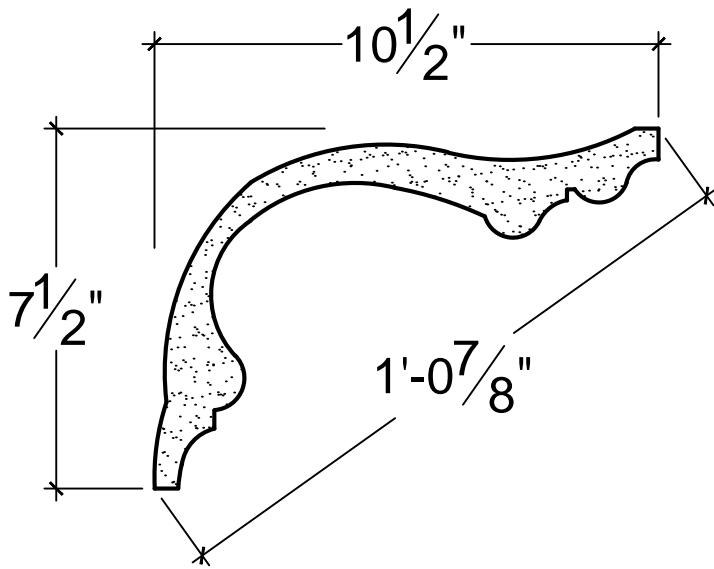

SCALE: 3" = 1'

SCALE: 3" = 1'

SCALE: 3" = 1'

67 Steuben Street
 Brooklyn, NY 11205
 P 718.534.7000
 F 718.534.7040
 www.decocraftusa.com

Design Copyright © Deco Craft USA Inc. 2010. All rights reserved

NAME:

COVE

ITEM#

DC507-043

MATERIAL:

PLASTER

HEIGHT:

7. 1/2"

PROJECTION:

10. 1/2"

FACE:

12. 7/8"

REPEAT:

N/A

LENGTH:

96"