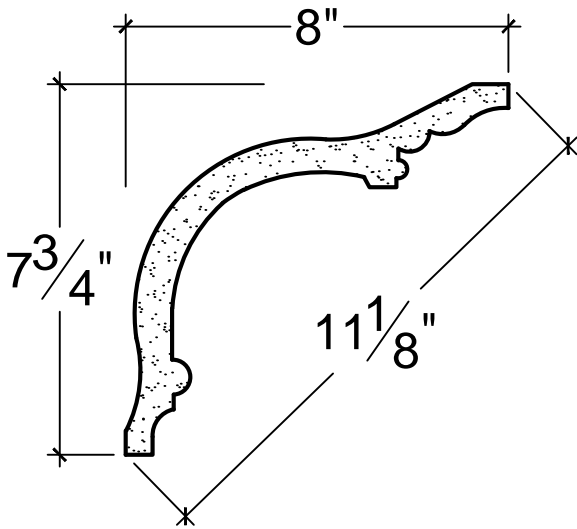

SCALE: 3" = 1'

SCALE: 3" = 1'

SCALE: 3" = 1'

67 Steuben Street
 Brooklyn, NY 11205
 P 718.534.7000
 F 718.534.7040
 www.decocraftusa.com

Design Copyright © Deco Craft USA Inc.2010.All rights reserved

NAME:

COVE

ITEM#

DC507-042

MATERIAL:

PLASTER

HEIGHT:

7. 3/4"

PROJECTION:

8"

FACE:

11. 1/8"

REPEAT:

N/A

LENGTH:

96"