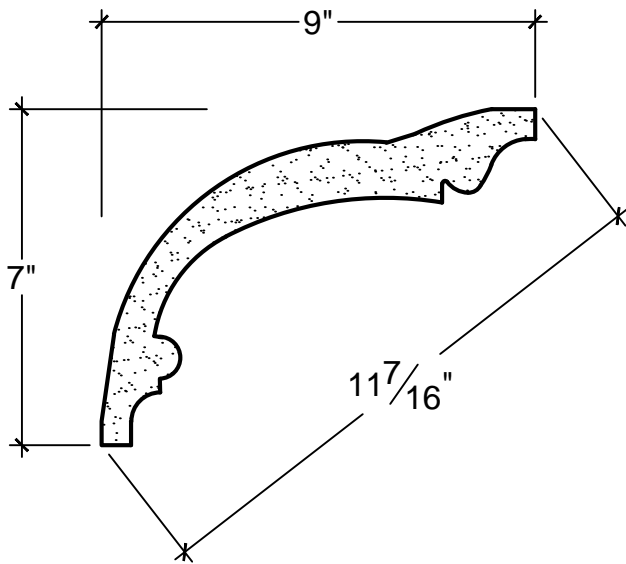

SCALE: 3" = 1'

SCALE: 3" = 1'

SCALE: 3" = 1'

67 Steuben Street  
 Brooklyn, NY 11205  
 P 718.534.7000  
 F 718.534.7040  
 www.decocraftusa.com

Design Copyright © Deco Craft USA Inc.2010.All rights reserved

NAME:

COVE

ITEM#

DC507-040

MATERIAL:

PLASTER

HEIGHT:

7"

PROJECTION:

9"

FACE:

11. 7/16"

REPEAT:

N/A

LENGTH:

96"