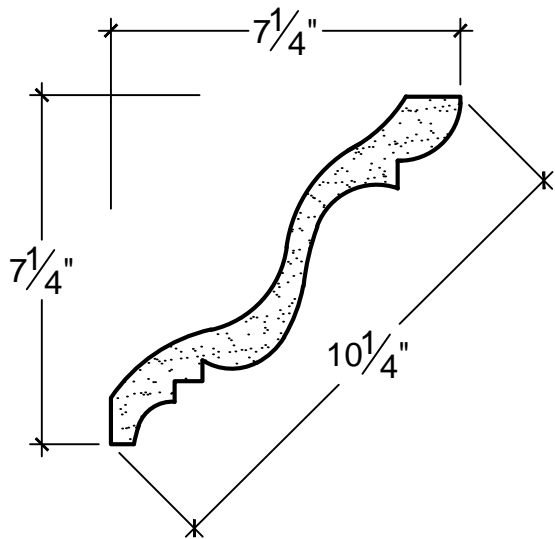

SCALE: 3" = 1'

SCALE: 3" = 1'

SCALE: 3" = 1'

67 Steuben Street
 Brooklyn, NY 11205
 P 718.534.7000
 F 718.534.7040
 www.decocraftusa.com

Design Copyright © Deco Craft USA Inc. 2010. All rights reserved

NAME:

CROWN

ITEM#

DC507-038

MATERIAL:

PLASTER

HEIGHT:

7. 1/4"

PROJECTION:

7. 1/4"

FACE:

10. 1/4"

REPEAT:

N/A

LENGTH:

96"