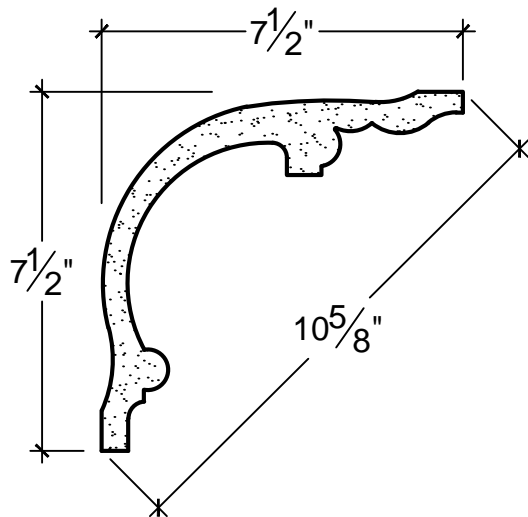

SCALE: 3" = 1'

SCALE: 3" = 1'

SCALE: 3" = 1'

67 Steuben Street
 Brooklyn, NY 11205
 P 718.534.7000
 F 718.534.7040
 www.decocraftusa.com

Design Copyright © Deco Craft USA Inc.2010.All rights reserved

NAME:

COVE

ITEM#

DC507-031

MATERIAL:

PLASTER

HEIGHT:

7. 1/2"

PROJECTION:

7. 1/2"

FACE:

10. 5/8"

REPEAT:

N/A

LENGTH:

96"