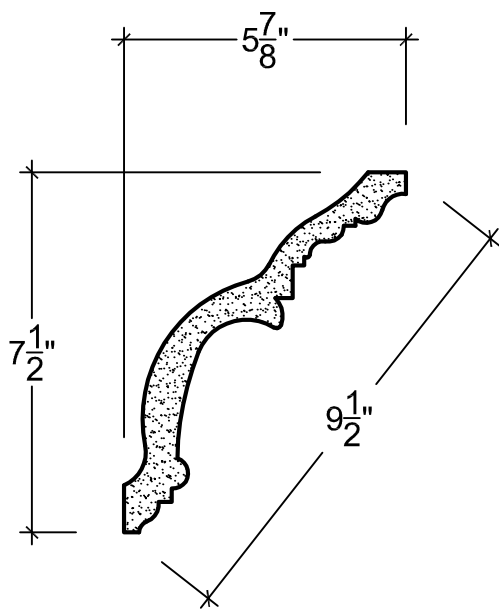

SCALE: 3" = 1'

SCALE: 3" = 1'

SCALE: 3" = 1'

67 Steuben Street
 Brooklyn, NY 11205
 P 718.534.7000
 F 718.534.7040
 www.decocraftusa.com

Design Copyright © Deco Craft USA Inc.2010.All rights reserved

NAME:

CROWN

ITEM#

DC507-023

MATERIAL:

PLASTER

HEIGHT:

7-1/2"

PROJECTION:

5-7/8"

FACE:

9-1/2"

REPEAT:

5-5/8"

LENGTH:

96"