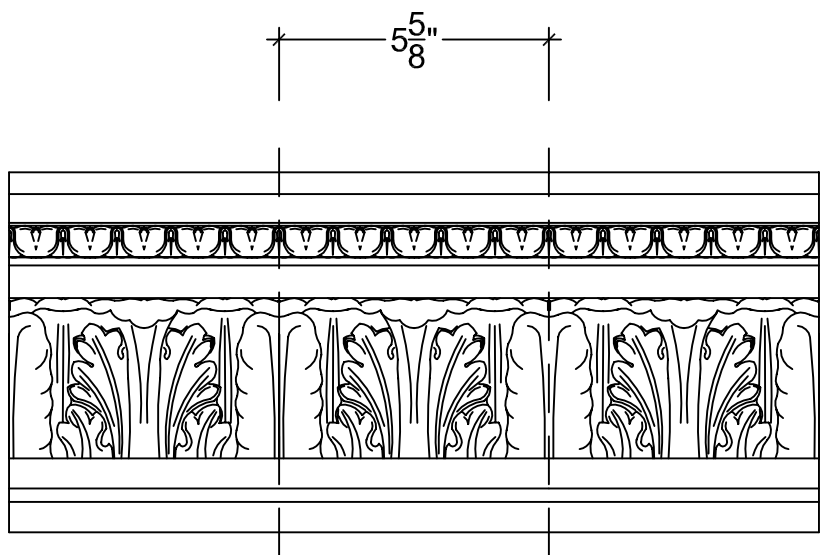

SCALE: 3" = 1'

SCALE: 3" = 1'

SCALE: 3" = 1'

67 Steuben Street
 Brooklyn, NY 11205
 P 718.534.7000
 F 718.534.7040
 www.decocraftusa.com

Design Copyright © Deco Craft USA Inc.2010.All rights reserved

NAME:

CROWN

ITEM#

DC507-023

MATERIAL:

PLASTER

HEIGHT:

7-1/2"

PROJECTION:

5-7/8"

FACE:

9-1/2"

REPEAT:

5-5/8"

LENGTH:

96"