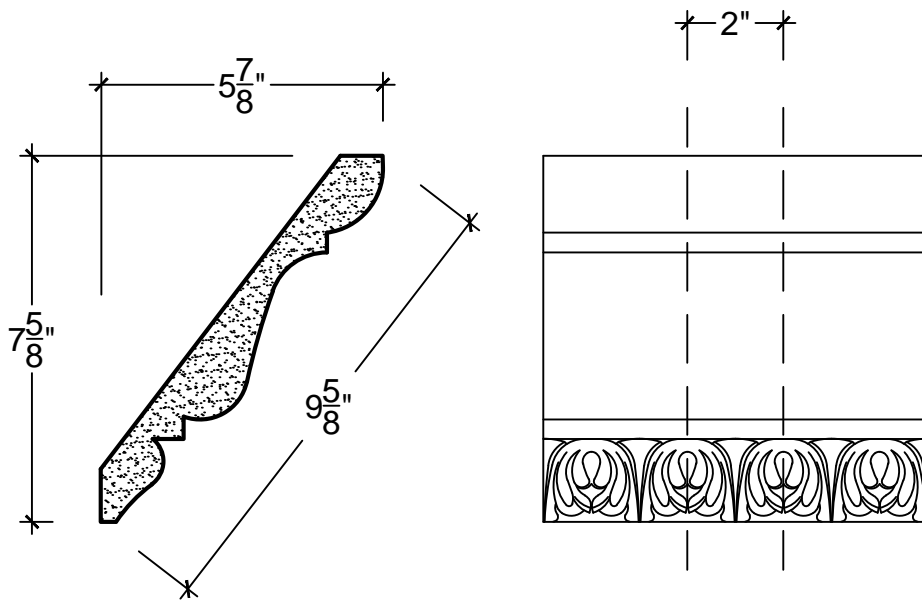

SCALE: 3" = 1'

SCALE: 3" = 1'

SCALE: 3" = 1'

67 Steuben Street
 Brooklyn, NY 11205
 P 718.534.7000
 F 718.534.7040
 www.decocraftusa.com

Design Copyright © Deco Craft USA Inc.2010.All rights reserved

NAME:

CROWN

ITEM#

DC507-021

MATERIAL:

PLASTER

HEIGHT:

7-5/8"

PROJECTION:

5. 7/8"

FACE:

9. 5/8"

REPEAT:

2"

LENGTH:

84"