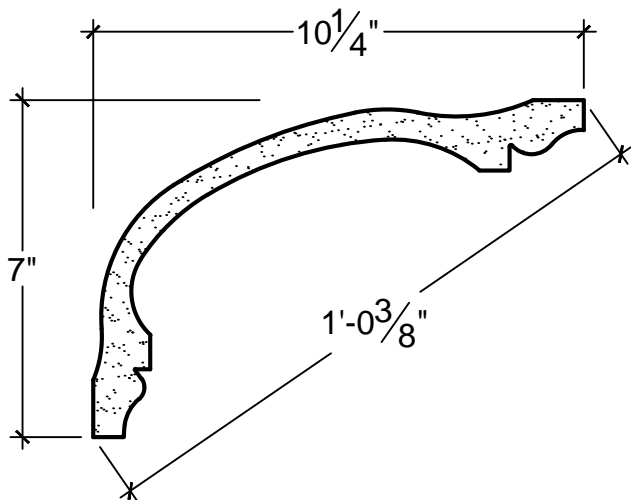

SCALE: 3" = 1'

SCALE: 3" = 1'

SCALE: 3" = 1'

67 Steuben Street  
 Brooklyn, NY 11205  
 P 718.534.7000  
 F 718.534.7040  
 www.decocraftusa.com

Design Copyright © Deco Craft USA Inc.2010.All rights reserved

NAME:

COVE

ITEM#

DC507-018

MATERIAL:

PLASTER

HEIGHT:

7"

PROJECTION:

10. 1/4"

FACE:

12. 3/8"

REPEAT:

N/A

LENGTH:

96"