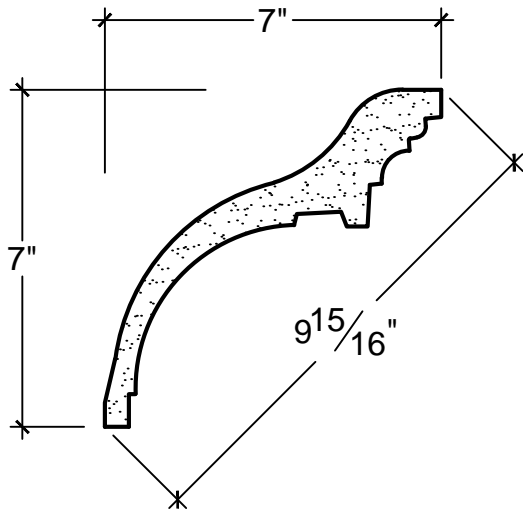

SCALE: 3" = 1'

SCALE: 3" = 1'

SCALE: 3" = 1'

67 Steuben Street
 Brooklyn, NY 11205
 P 718.534.7000
 F 718.534.7040
 www.decocraftusa.com

Design Copyright © Deco Craft USA Inc.2010.All rights reserved

NAME:

COVE

ITEM#

DC507-011

MATERIAL:

PLASTER

HEIGHT:

7"

PROJECTION:

7"

FACE:

9. 15/16"

REPEAT:

N/A

LENGTH:

96"