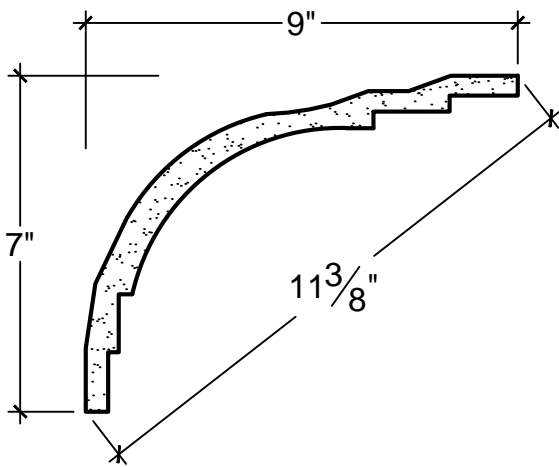

SCALE: 3" = 1'

SCALE: 3" = 1'

SCALE: 3" = 1'

67 Steuben Street  
 Brooklyn, NY 11205  
 P 718.534.7000  
 F 718.534.7040  
 www.decocraftusa.com

Design Copyright © Deco Craft USA Inc.2010.All rights reserved

NAME:

**COVE**

ITEM#

**DC507-010**

MATERIAL:

**PLASTER**

HEIGHT:

7"

PROJECTION:

9"

FACE:

11. 3/8"

REPEAT:

N/A

LENGTH:

96"