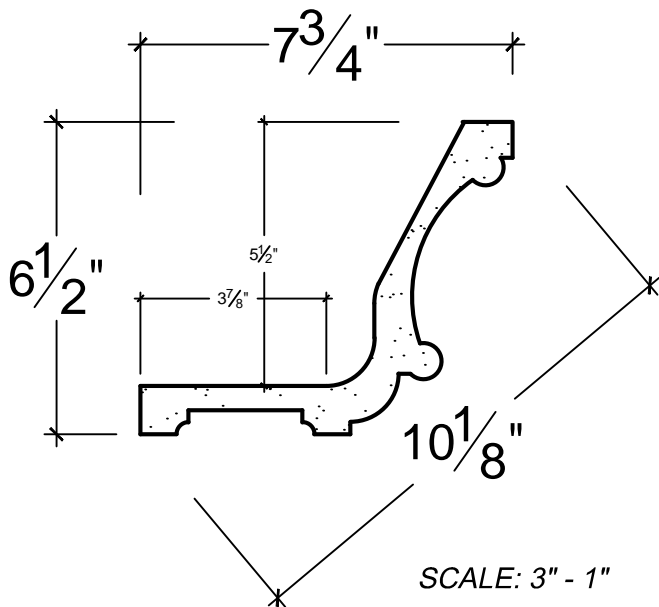

SCALE: 3" - 1"

SCALE: 3" - 1"

SCALE: 3" - 1"

67 Steuben Street
 Brooklyn, NY 11205
 P 718.534.7000
 F 718.534.7040
 www.decocraftusa.com

Design Copyright © Deco Craft USA Inc.2010.All rights reserved

NAME:	COVE LIGHTING	HEIGHT:	6. 1/2"
ITEM#	DC506-389	PROJECTION:	7. 3/4"
MATERIAL:	PLASTER	FACE:	10. 1/8"
		REPEAT:	N/A
		LENGTH:	96"