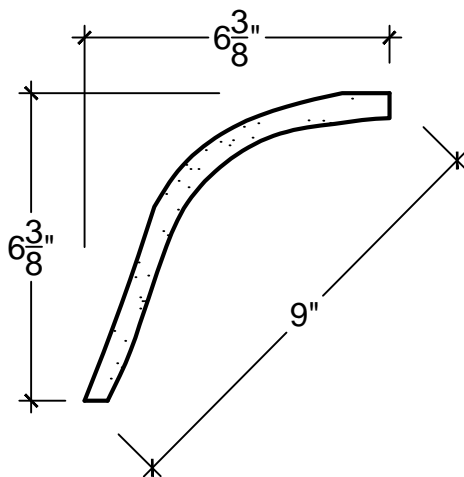

SCALE: 3" - 1"

SCALE: 3" - 1"

SCALE: 3" - 1"

67 Steuben Street
 Brooklyn, NY 11205
 P 718.534.7000
 F 718.534.7040
 www.decocraftusa.com

Design Copyright © Deco Craft USA Inc.2010.All rights reserved

| | | | |
|-----------|-----------|-------------|---------|
| NAME: | COVE | HEIGHT: | 6. 3/8" |
| ITEM# | DC506-371 | PROJECTION: | 6. 3/8" |
| MATERIAL: | PLASTER | FACE: | 9" |
| | | REPEAT: | N/A |
| | | LENGTH: | 96" |