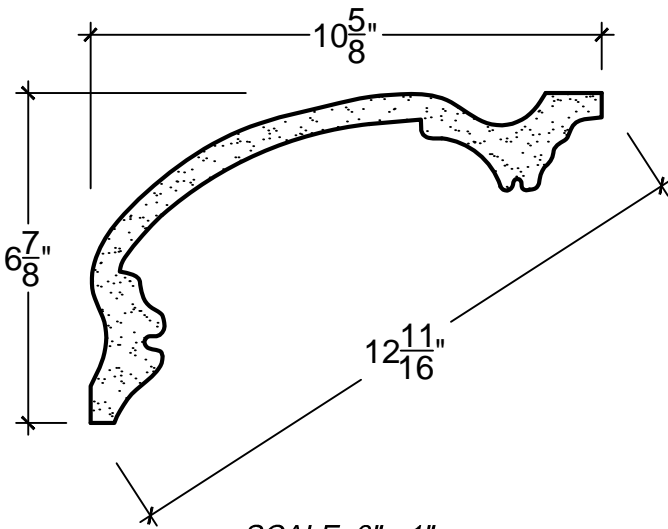

SCALE: 3" - 1"

SCALE: 3" - 1"

SCALE: 3" - 1"

67 Steuben Street
 Brooklyn, NY 11205
 P 718.534.7000
 F 718.534.7040
 www.decocraftusa.com

Design Copyright © Deco Craft USA Inc.2010.All rights reserved

NAME:	COVE	HEIGHT:	6. 7/8"
ITEM#	DC506-350	PROJECTION:	40. 5/8"
MATERIAL:	PLASTER	FACE:	12. 11/16"
		REPEAT:	N/A
		LENGTH:	96"