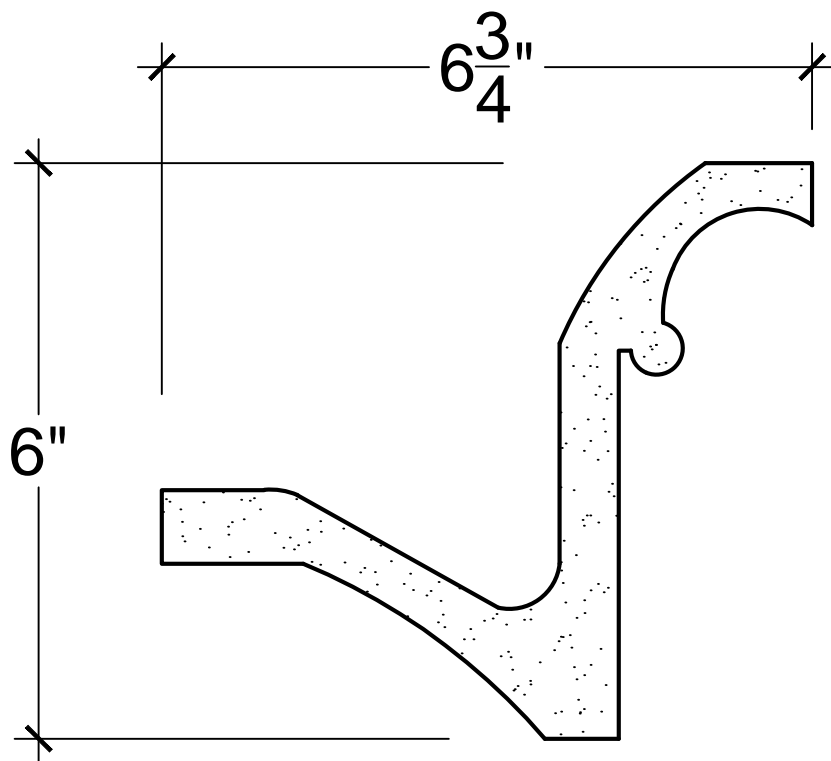

SCALE: 6" - 1"

SCALE: 6" - 1"

SCALE: 6" - 1"

67 Steuben Street  
 Brooklyn, NY 11205  
 P 718.534.7000  
 F 718.534.7040  
 www.decocraftusa.com

Design Copyright © Deco Craft USA Inc.2010.All rights reserved

NAME:

**CORNICE**

ITEM#

**DC506-335**

MATERIAL:

**PLASTER**

HEIGHT:

6"

PROJECTION:

6. 3/4"

FACE:

N/A

REPEAT:

N/A

LENGTH:

96"