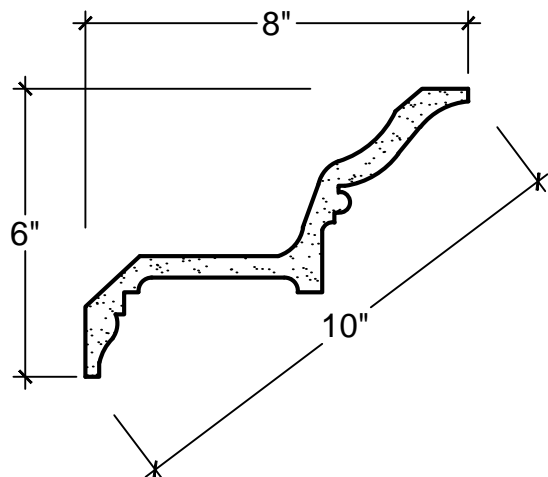

SCALE: 3" - 1"

SCALE: 3" - 1"

SCALE: 3" - 1"

67 Steuben Street
Brooklyn, NY 11205
P 718.534.7000
F 718.534.7040
www.decocraftusa.com

Design Copyright © Deco Craft USA Inc.2010.All rights reserved

NAME:

CROWN

ITEM#

DC506-329A

MATERIAL:

PLASTER

HEIGHT:

6"

PROJECTION:

8"

FACE:

10"

REPEAT:

N/A

LENGTH:

96"