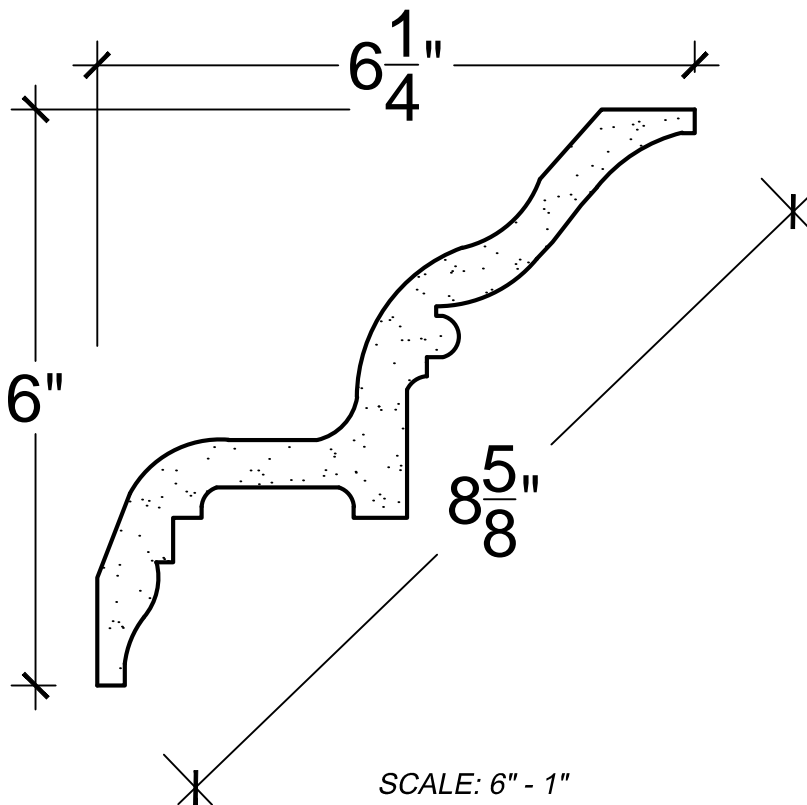

SCALE: 6" - 1"

SCALE: 6" - 1"

SCALE: 6" - 1"

67 Steuben Street
 Brooklyn, NY 11205
 P 718.534.7000
 F 718.534.7040
 www.decocraftusa.com

Design Copyright © Deco Craft USA Inc.2010.All rights reserved

NAME:	CROWN	HEIGHT:	6"
ITEM#	DC506-329	PROJECTION:	6. 1/4"
MATERIAL:	PLASTER	FACE:	8. 5/8"
		REPEAT:	N/A
		LENGTH:	96"