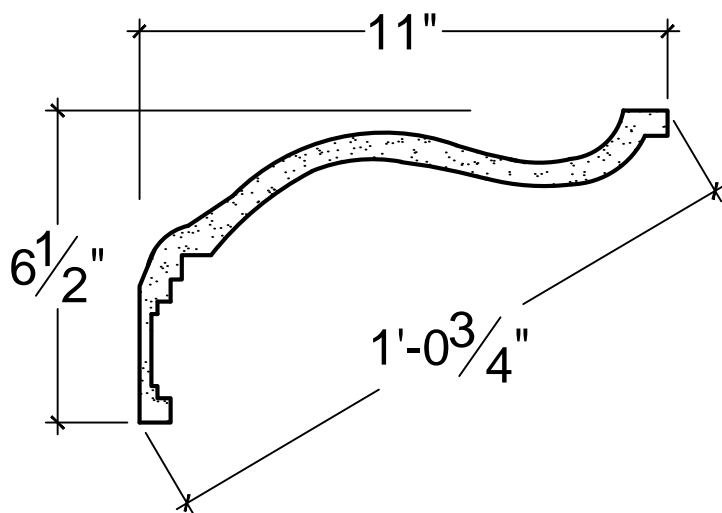

SCALE: 3" - 1"

SCALE: 3" - 1"

SCALE: 3" - 1"

67 Steuben Street
 Brooklyn, NY 11205
 P 718.534.7000
 F 718.534.7040
 www.decocraftusa.com

Design Copyright © Deco Craft USA Inc.2010.All rights reserved

NAME:	CROWN	HEIGHT:	6. 1/2"
ITEM#	DC506-325	PROJECTION:	11"
MATERIAL:	PLASTER	FACE:	12. 3/4"
		REPEAT:	N/A
		LENGTH:	96"