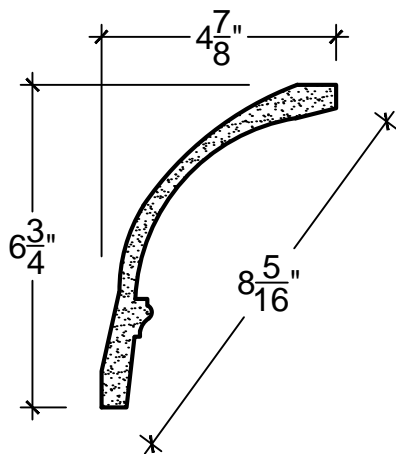

SCALE: 3" - 1"

SCALE: 3" - 1"

SCALE: 3" - 1"

67 Steuben Street
 Brooklyn, NY 11205
 P 718.534.7000
 F 718.534.7040
 www.decocraftusa.com

Design Copyright © Deco Craft USA Inc.2010.All rights reserved

NAME:

COVE

ITEM#

DC506-322

MATERIAL:

PLASTER

HEIGHT:

6. 3/4"

PROJECTION:

4. 7/8"

FACE:

8. 5/16"

REPEAT:

N/A

LENGTH:

96"