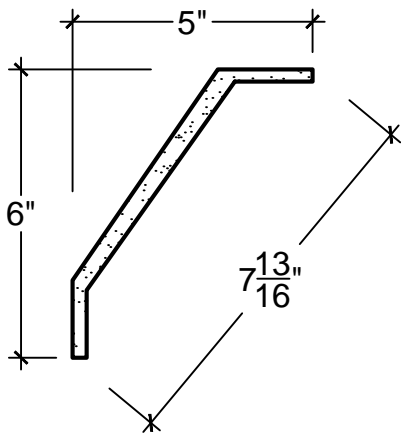

SCALE: 3" - 1"

SCALE: 3" - 1"

SCALE: 3" - 1"

67 Steuben Street  
 Brooklyn, NY 11205  
 P 718.534.7000  
 F 718.534.7040  
 www.decocraftusa.com

Design Copyright © Deco Craft USA Inc.2010.All rights reserved

NAME:	<b>CROWN</b>	HEIGHT:	6"
ITEM#	<b>DC506-316</b>	PROJECTION:	5"
MATERIAL:	<b>PLASTER</b>	FACE:	7. 13/16"
		REPEAT:	N/A
		LENGTH:	96"