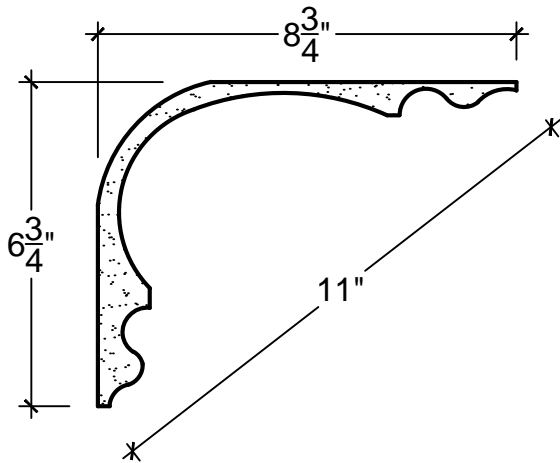

SCALE: 3" = 1'

SCALE: 3" = 1'

SCALE: 3" = 1'

67 Steuben Street
 Brooklyn, NY 11205
 P 718.534.7000
 F 718.534.7040
 www.decocraftusa.com

Design Copyright © Deco Craft USA Inc.2010.All rights reserved

NAME:	COVE	HEIGHT:	6. 3/4"
ITEM#	DC506-315	PROJECTION:	8. 3/4"
MATERIAL:	PLASTER	FACE:	11"
		REPEAT:	N/A
		LENGTH:	96"