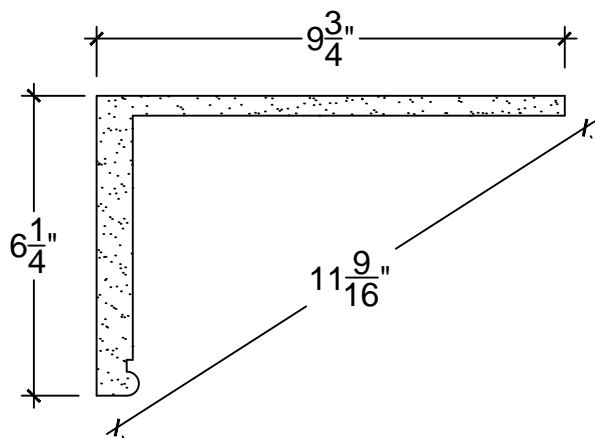

SCALE: 3" = 1'

SCALE: 3" = 1'

SCALE: 3" = 1'

67 Steuben Street
 Brooklyn, NY 11205
 P 718.534.7000
 F 718.534.7040
 www.decocraftusa.com

Design Copyright © Deco Craft USA Inc.2010.All rights reserved

NAME:	CROWN	HEIGHT:	6. 1/4"
ITEM#	DC506-307B	PROJECTION:	9. 3/4"
MATERIAL:	PLASTER	FACE:	11. 9/16"
		REPEAT:	N/A
		LENGTH:	96"