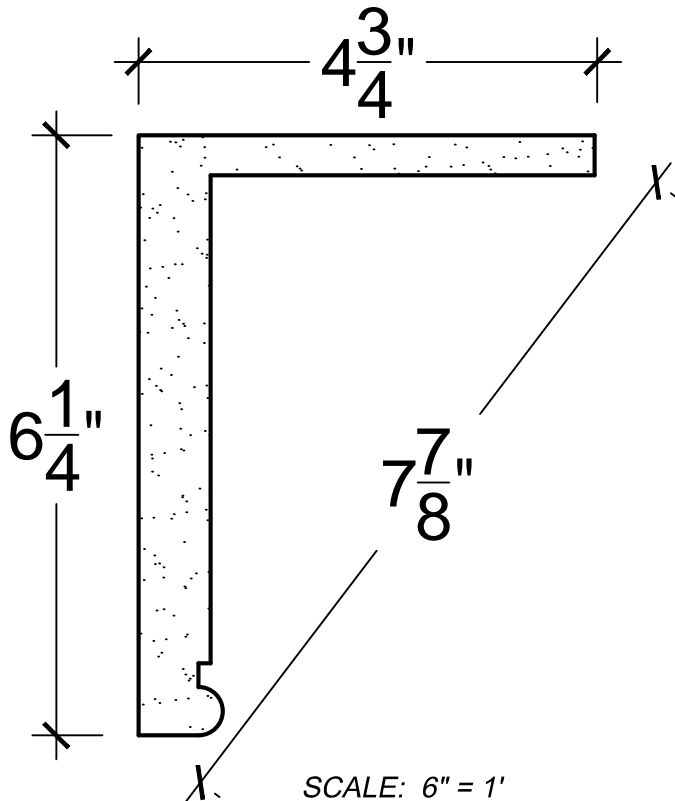

SCALE: 6" = 1'

SCALE: 6" = 1'

SCALE: 6" = 1'

67 Steuben Street  
 Brooklyn, NY 11205  
 P 718.534.7000  
 F 718.534.7040  
 www.decocraftusa.com

Design Copyright © Deco Craft USA Inc.2010.All rights reserved

NAME:

**CROWN**

ITEM#

**DC506-307**

MATERIAL:

**PLASTER**

HEIGHT:

6. 1/4"

PROJECTION:

4. 3/4"

FACE:

7. 7/8"

REPEAT:

N/A

LENGTH:

96"