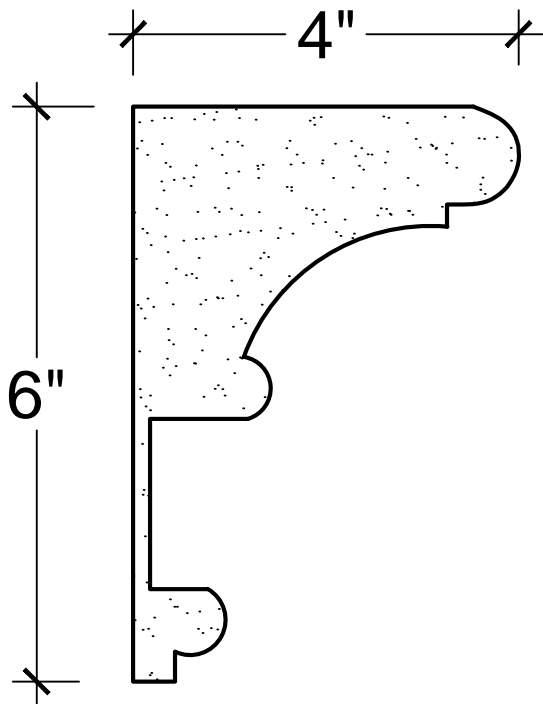

SCALE: 6" = 1'

SCALE: 6" = 1'

SCALE: 6" = 1'

67 Steuben Street
 Brooklyn, NY 11205
 P 718.534.7000
 F 718.534.7040
 www.decocraftusa.com

Design Copyright © Deco Craft USA Inc.2010.All rights reserved

NAME:

FRIEZE

ITEM#

DC506-300

MATERIAL:

PLASTER

HEIGHT:

6"

PROJECTION:

4"

FACE:

N/A

REPEAT:

N/A

LENGTH:

96"