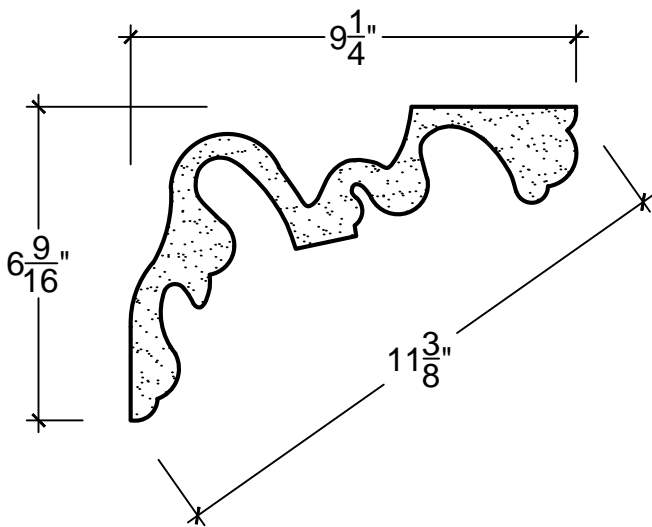

SCALE: 3" = 1'

SCALE: 3" = 1'

SCALE: 3" = 1'

67 Steuben Street
 Brooklyn, NY 11205
 P 718.534.7000
 F 718.534.7040
 www.decocraftusa.com

Design Copyright © Deco Craft USA Inc.2010.All rights reserved

NAME:	CROWN	HEIGHT:	6. 9/16"
ITEM#	DC506-288B	PROJECTION:	9. 1/4"
MATERIAL:	PLASTER	FACE:	11. 3/8"
		REPEAT:	N/A
		LENGTH:	96"