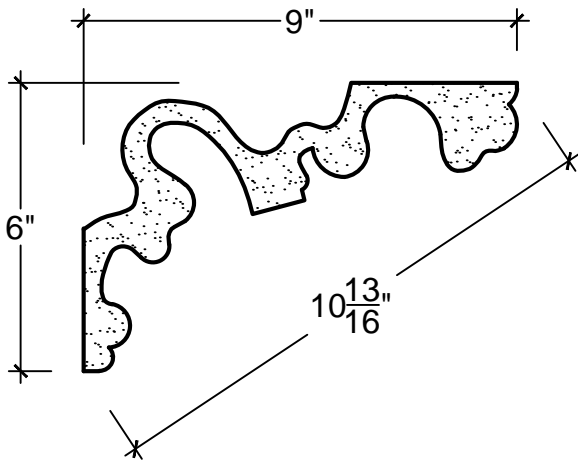

SCALE: 3" = 1'

SCALE: 3" = 1'

SCALE: 3" = 1'

67 Steuben Street  
 Brooklyn, NY 11205  
 P 718.534.7000  
 F 718.534.7040  
 www.decocraftusa.com

Design Copyright © Deco Craft USA Inc.2010.All rights reserved

NAME:

**CROWN**

ITEM#

**DC506-288**

MATERIAL:

**PLASTER**

HEIGHT:

6"

PROJECTION:

9"

FACE:

10, 13/16"

REPEAT:

N/A

LENGTH:

96"