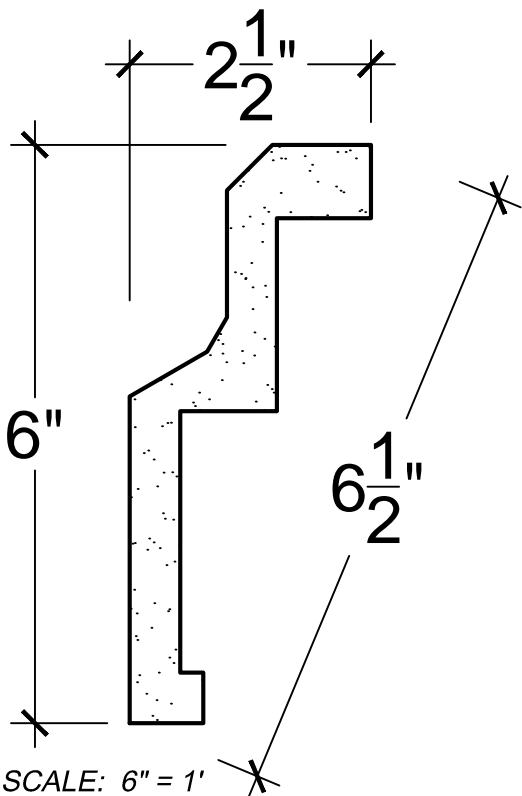

SCALE: 6" = 1'

SCALE: 6" = 1'

SCALE: 6" = 1'

67 Steuben Street
 Brooklyn, NY 11205
 P 718.534.7000
 F 718.534.7040
 www.decocraftusa.com

Design Copyright © Deco Craft USA Inc.2010.All rights reserved

| | | | |
|-----------|------------|-------------|---------|
| NAME: | CROWN | HEIGHT: | 6" |
| ITEM# | DC506-275B | PROJECTION: | 2. 1/2" |
| MATERIAL: | PLASTER | FACE: | 6. 1/2" |
| | | REPEAT: | N/A |
| | | LENGTH: | 96" |