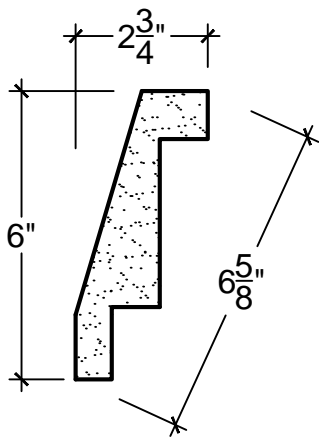

SCALE: 3" = 1'

SCALE: 3" = 1'

SCALE: 3" = 1'

67 Steuben Street
 Brooklyn, NY 11205
 P 718.534.7000
 F 718.534.7040
 www.decocraftusa.com

Design Copyright © Deco Craft USA Inc.2010.All rights reserved

NAME:

CROWN

ITEM#

DC506-275

MATERIAL:

PLASTER

HEIGHT:

6"

PROJECTION:

2. 3/4"

FACE:

6. 5/8"

REPEAT:

N/A

LENGTH:

96"