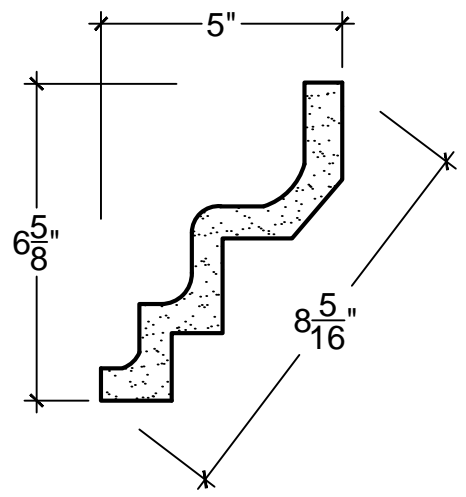

SCALE: 3" = 1'

SCALE: 3" = 1'

SCALE: 3" = 1'

67 Steuben Street
 Brooklyn, NY 11205
 P 718.534.7000
 F 718.534.7040
 www.decocraftusa.com
 Design Copyright © Deco Craft USA Inc.2010.All rights reserved

NAME:	CROWN	HEIGHT:	6. 5/8"
ITEM#	DC506-272	PROJECTION:	5"
MATERIAL:	PLASTER	FACE:	8. 5/16"
		REPEAT:	N/A
		LENGTH:	96"