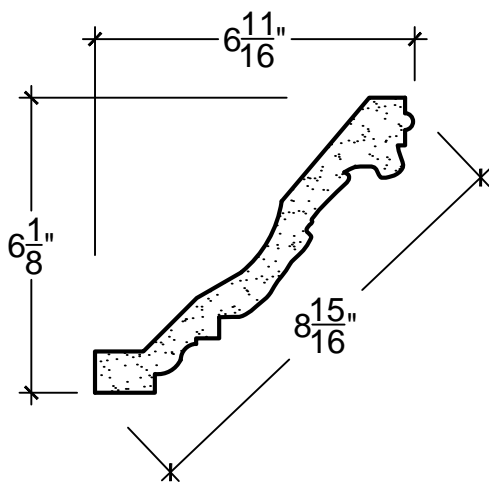

SCALE: 3" = 1'

SCALE: 3" = 1'

SCALE: 3" = 1'

67 Steuben Street
 Brooklyn, NY 11205
 P 718.534.7000
 F 718.534.7040
 www.decocraftusa.com

Design Copyright © Deco Craft USA Inc.2010.All rights reserved

NAME:	COVE LIGHTING	HEIGHT:	6. 1/8"
ITEM#	DC506-264	PROJECTION:	6. 11/16"
MATERIAL:	PLASTER	FACE:	8. 15/16"
		REPEAT:	6. 9/16"
		LENGTH:	96"