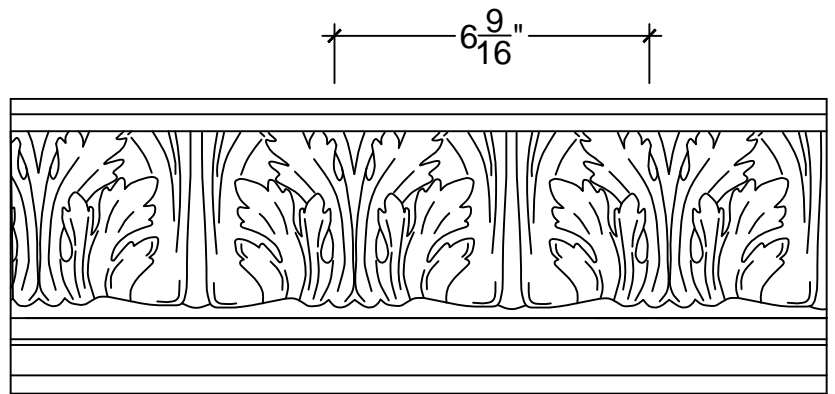

SCALE: 3" = 1'

SCALE: 3" = 1'

SCALE: 3" = 1'

67 Steuben Street
 Brooklyn, NY 11205
 P 718.534.7000
 F 718.534.7040
 www.decocraftusa.com

Design Copyright © Deco Craft USA Inc.2010.All rights reserved

NAME:	COVE LIGHTING	HEIGHT:	6. 1/8"
ITEM#	DC506-264	PROJECTION:	6. 11/16"
MATERIAL:	PLASTER	FACE:	8. 15/16"
		REPEAT:	6. 9/16"
		LENGTH:	96"