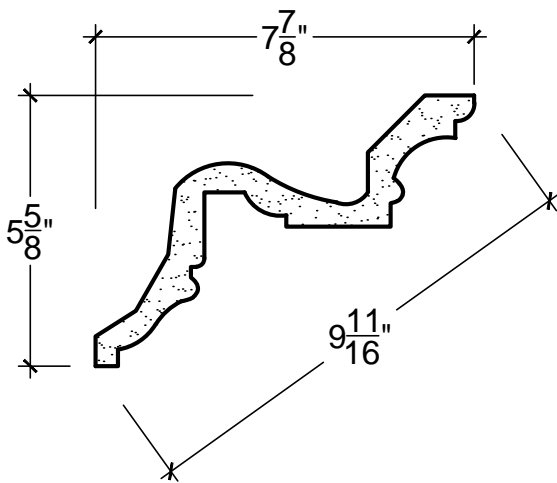

SCALE: 3" = 1'-0"

SCALE: 3" = 1'-0"

SCALE: 3" = 1'-0"

67 Steuben Street  
 Brooklyn, NY 11205  
 P 718.534.7000  
 F 718.534.7040  
 www.decocraftusa.com

Design Copyright © Deco Craft USA Inc.2010.All rights reserved

NAME:	CROWN	HEIGHT:	5. 5/8"
ITEM#	DC506-254	PROJECTION:	7. 7/8"
MATERIAL:	PLASTER	FACE:	9. 11/16"
		REPEAT:	N/A
		LENGTH:	96"