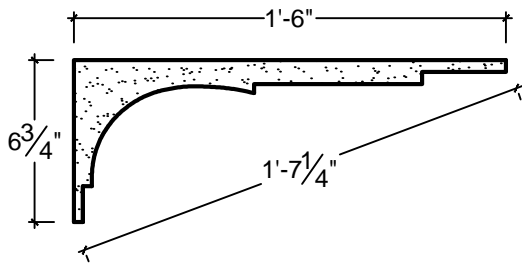

SCALE: 1 1/2" - 1"

SCALE: 1 1/2" - 1"

SCALE: 1 1/2" - 1"

67 Steuben Street
 Brooklyn, NY 11205
 P 718.534.7000
 F 718.534.7040
 www.decocraftusa.com

Design Copyright © Deco Craft USA Inc.2010.All rights reserved

NAME:	COVE	HEIGHT:	6. 3/4"
ITEM#	DC506-235B	PROJECTION:	18"
MATERIAL:	PLASTER	FACE:	19. 1/4"
		REPEAT:	N/A
		LENGTH:	96"