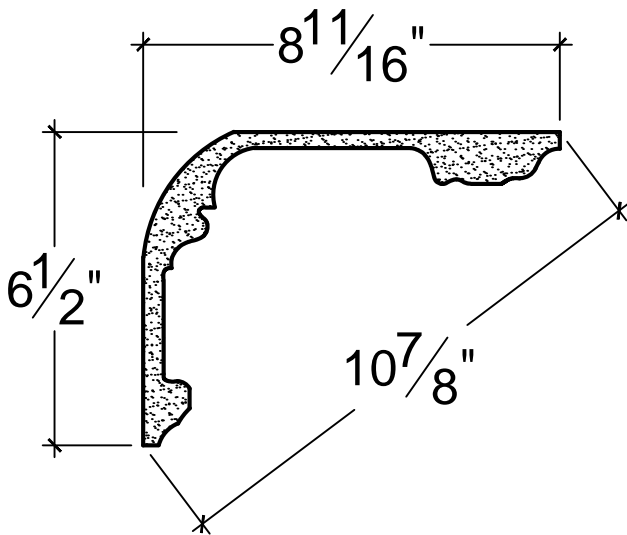

SCALE: 3" = 1'

SCALE: 3" = 1'

SCALE: 3" = 1'

67 Steuben Street
 Brooklyn, NY 11205
 P 718.534.7000
 F 718.534.7040
 www.decocraftusa.com

Design Copyright © Deco Craft USA Inc.2010.All rights reserved

NAME:

CROWN

ITEM#

DC506-210

MATERIAL:

PLASTER

HEIGHT:

6. 1/2"

PROJECTION:

8. 11/16"

FACE:

10. 7/8"

REPEAT:

N/A

LENGTH:

96"