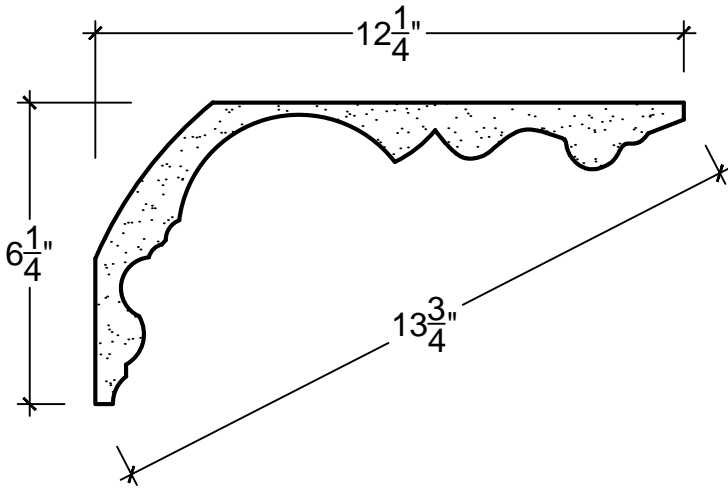

SCALE: 3" = 1'-0"

SCALE: 3" = 1'-0"

SCALE: 3" = 1'-0"

67 Steuben Street
 Brooklyn, NY 11205
 P 718.534.7000
 F 718.534.7040
 www.decocraftusa.com

Design Copyright © Deco Craft USA Inc. 2010. All rights reserved

NAME:

COVE

ITEM#

DC506-209

MATERIAL:

PLASTER

HEIGHT:

6. 1/4"

PROJECTION:
12. 1/4"

FACE:
13. 3/4"

REPEAT:
N/A

LENGTH:
96"