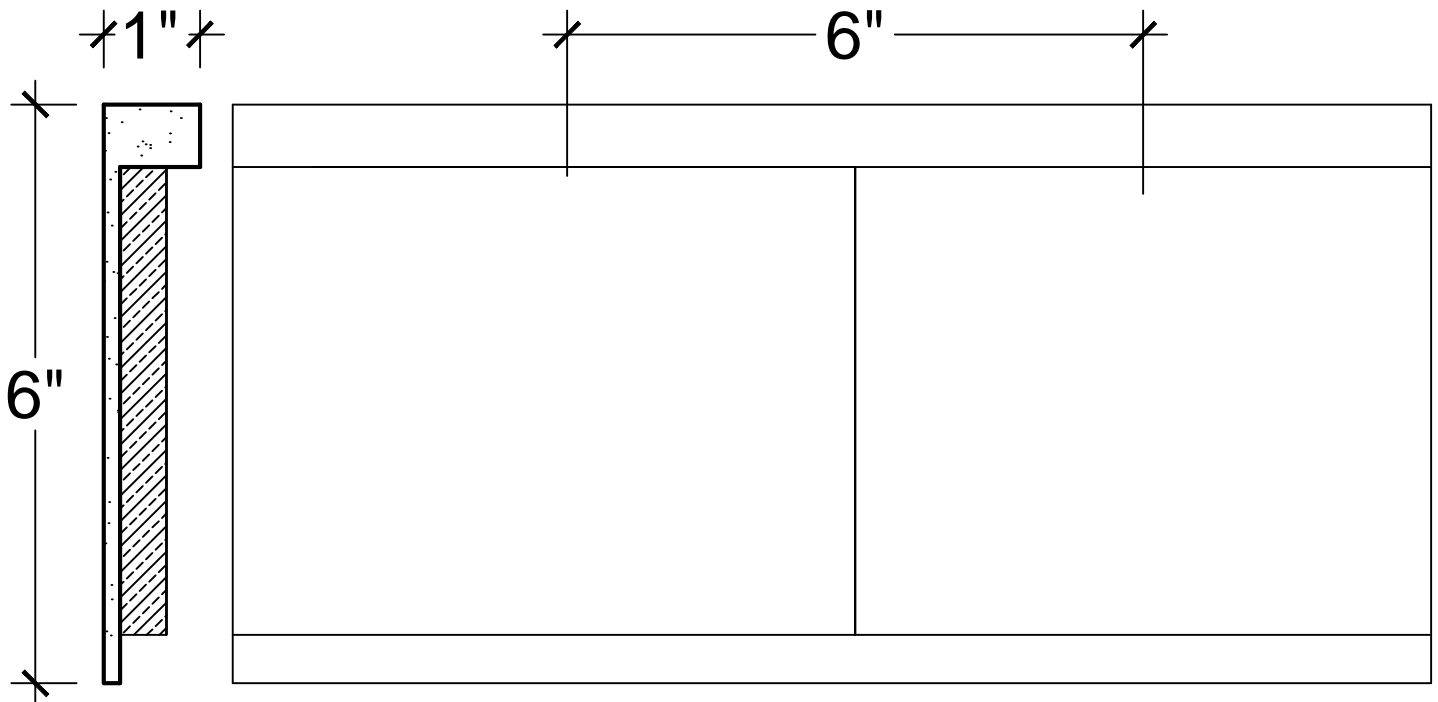

SCALE: 6" - 1"

SCALE: 6" - 1"

SCALE: 6" - 1"

67 Steuben Street
 Brooklyn, NY 11205
 P 718.534.7000
 F 718.534.7040
 www.decocraftusa.com

Design Copyright © Deco Craft USA Inc.2010.All rights reserved

NAME:	CROWN	HEIGHT:	6"
ITEM#	DC506-204	PROJECTION:	1"
MATERIAL:	PLASTER	FACE:	N/A
		REPEAT:	6"
		LENGTH:	96"