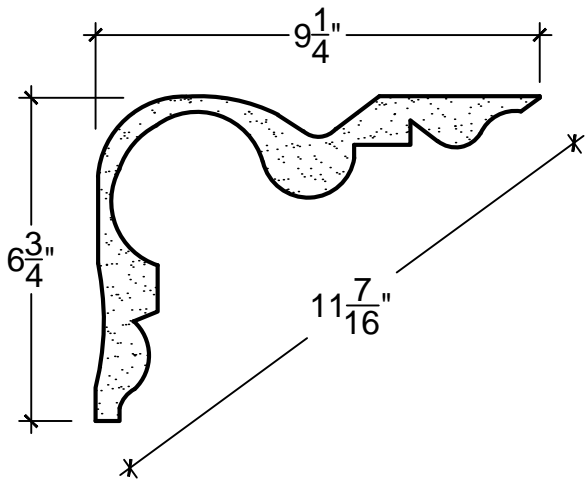

SCALE: 3" = 1'-0"

SCALE: 3" = 1'-0"

SCALE: 3" = 1'-0"

67 Steuben Street
 Brooklyn, NY 11205
 P 718.534.7000
 F 718.534.7040
 www.decocraftusa.com

Design Copyright © Deco Craft USA Inc.2010.All rights reserved

NAME:

COVE

ITEM#

DC506-199

MATERIAL:

PLASTER

HEIGHT:

6. 3/4"

PROJECTION:

9. 1/4"

FACE:

11. 7/16"

REPEAT:

N/A

LENGTH:

96"