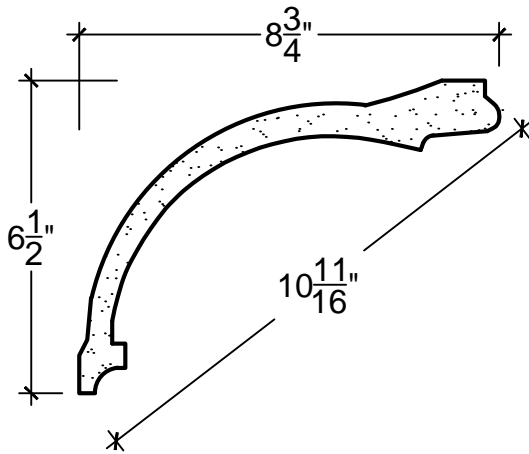

SCALE: 3" = 1'-0"

SCALE: 3" = 1'-0"

SCALE: 3" = 1'-0"

67 Steuben Street  
 Brooklyn, NY 11205  
 P 718.534.7000  
 F 718.534.7040  
 www.decocraftusa.com

Design Copyright © Deco Craft USA Inc.2010.All rights reserved

NAME:

COVE

ITEM#

DC506-197

MATERIAL:

PLASTER

HEIGHT:

6. 1/2"

PROJECTION:

8. 3/4"

FACE:

10. 11/16"

REPEAT:

N/A

LENGTH:

96"