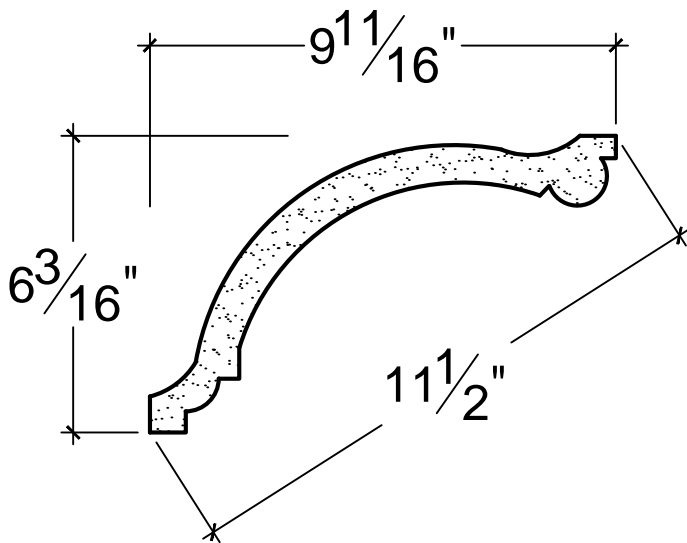

SCALE: 3" = 1'

SCALE: 3" = 1'

SCALE: 3" = 1'

67 Steuben Street  
 Brooklyn, NY 11205  
 P 718.534.7000  
 F 718.534.7040  
 www.decocraftusa.com

Design Copyright © Deco Craft USA Inc.2010.All rights reserved

NAME:

**CROWN**

ITEM#

**DC506-184**

MATERIAL:

**PLASTER**

HEIGHT:

6. 3/16"

PROJECTION:

9. 11/16"

FACE:

11. 1/2"

REPEAT:

N/A

LENGTH:

96"