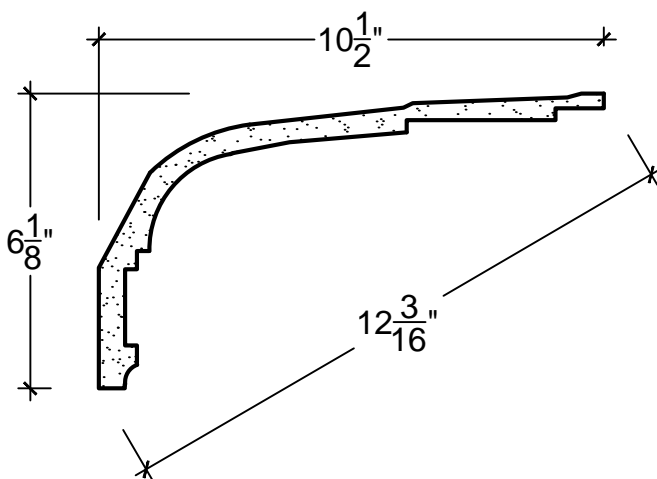

SCALE: 3" = 1'

SCALE: 3" = 1'

SCALE: 3" = 1'

67 Steuben Street  
Brooklyn, NY 11205  
P 718.534.7000  
F 718.534.7040  
www.decocraftusa.com

Design Copyright © Deco Craft USA Inc.2010.All rights reserved

NAME:

**CROWN**

ITEM#

**DC506-181**

MATERIAL:

**PLASTER**

HEIGHT:

6. 1/8"

PROJECTION:

10. 1/2"

FACE:

12. 3/16"

REPEAT:

N/A

LENGTH:

96"