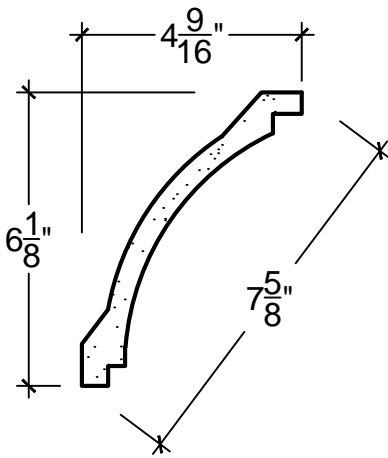

SCALE: 3" - 1"

SCALE: 3" - 1"

SCALE: 3" - 1"

67 Steuben Street
 Brooklyn, NY 11205
 P 718.534.7000
 F 718.534.7040
 www.decocraftusa.com

Design Copyright © Deco Craft USA Inc.2010.All rights reserved

NAME:

COVE

ITEM#

DC506-175B

MATERIAL:

PLASTER

HEIGHT:

6. 1/8"

PROJECTION:

4. 9/16"

FACE:

7. 5/8"

REPEAT:

N/A

LENGTH:

96"