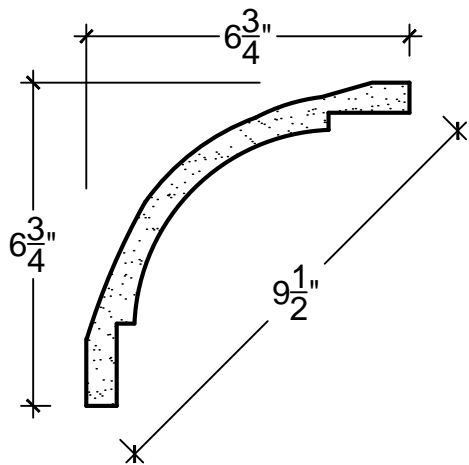

SCALE: 3" = 1'-0"

SCALE: 3" = 1'-0"

SCALE: 3" = 1'-0"

67 Steuben Street
 Brooklyn, NY 11205
 P 718.534.7000
 F 718.534.7040
 www.decocraftusa.com

Design Copyright © Deco Craft USA Inc.2010.All rights reserved

NAME:

COVE

ITEM#

DC506-175

MATERIAL:

PLASTER

HEIGHT:

6. 3/4"

PROJECTION:

6. 3/4"

FACE:

9. 1/2"

REPEAT:

N/A

LENGTH:

96"