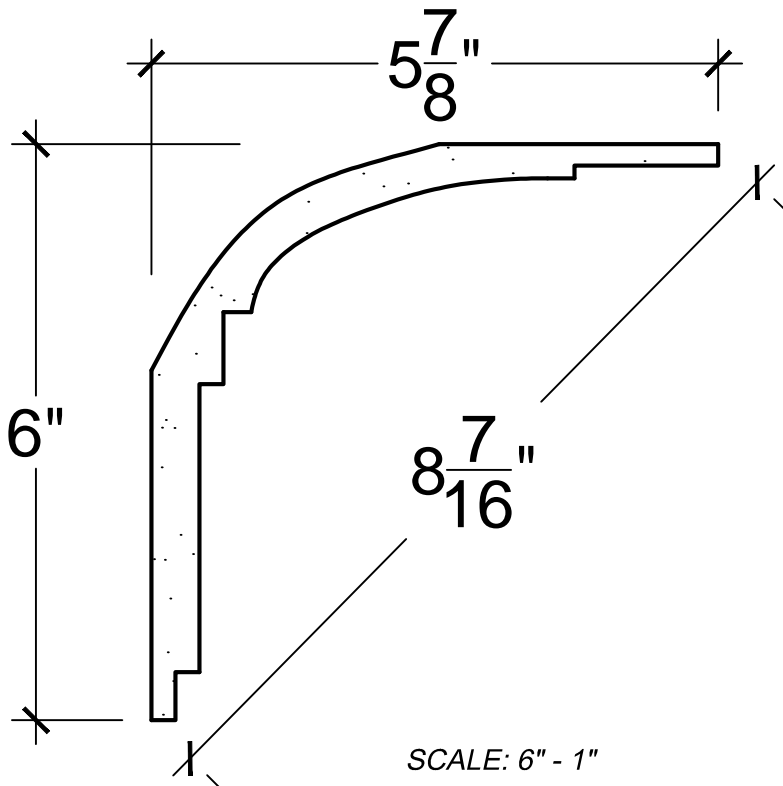

SCALE: 6" - 1"

SCALE: 6" - 1"

SCALE: 6" - 1"

67 Steuben Street
 Brooklyn, NY 11205
 P 718.534.7000
 F 718.534.7040
 www.decocraftusa.com

Design Copyright © Deco Craft USA Inc.2010.All rights reserved

NAME:	COVE	HEIGHT:	6"
ITEM#	DC506-174	PROJECTION:	5. 7/8"
MATERIAL:	PLASTER	FACE:	8. 7/16"
		REPEAT:	N/A
		LENGTH:	96"