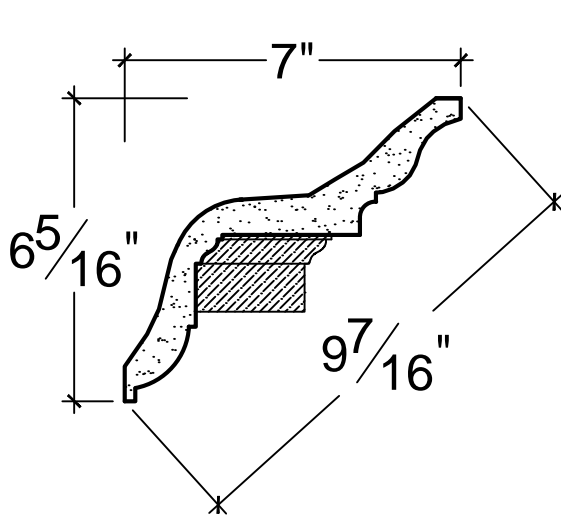

SCALE: 3" = 1'

SCALE: 3" = 1'

SCALE: 3" = 1'

67 Steuben Street  
Brooklyn, NY 11205  
P 718.534.7000  
F 718.534.7040  
www.decocraftusa.com

Design Copyright © Deco Craft USA Inc. 2010. All rights reserved

NAME:

**CROWN**

ITEM#

**DC506-172B**

MATERIAL:

**PLASTER**

HEIGHT:

6. 5/16"

PROJECTION:

7"

FACE:

9. 7/16"

REPEAT:

6"

LENGTH:

92"