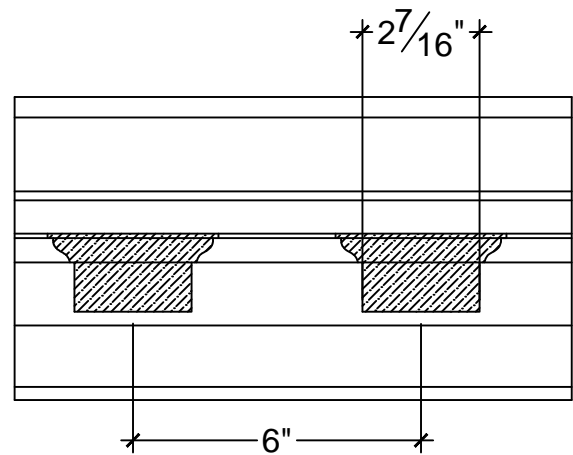

SCALE: 3" = 1'

SCALE: 3" = 1'

SCALE: 3" = 1'

67 Steuben Street  
Brooklyn, NY 11205  
P 718.534.7000  
F 718.534.7040  
www.decocraftusa.com

Design Copyright © Deco Craft USA Inc. 2010. All rights reserved

NAME:

**CROWN**

ITEM#

**DC506-172B**

MATERIAL:

**PLASTER**

HEIGHT:

6. 5/16"

PROJECTION:

7"

FACE:

9. 7/16"

REPEAT:

6"

LENGTH:

92"