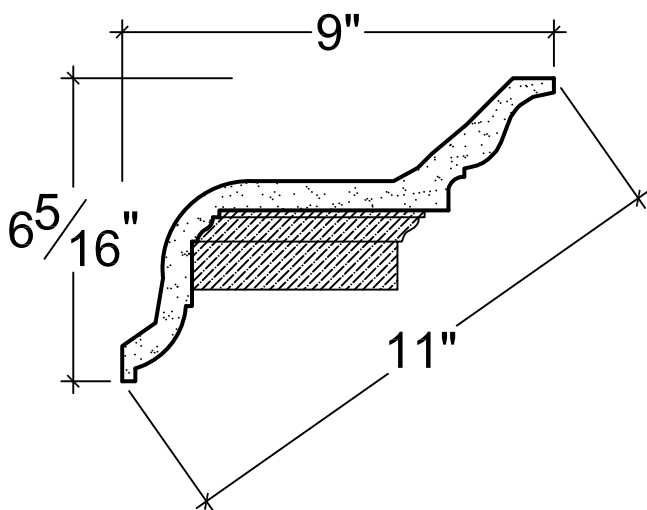

SCALE: 3" = 1'

SCALE: 3" = 1'

SCALE: 3" = 1'

67 Steuben Street
 Brooklyn, NY 11205
 P 718.534.7000
 F 718.534.7040
 www.decocraftusa.com

Design Copyright © Deco Craft USA Inc. 2010. All rights reserved

NAME:

CROWN

ITEM#

DC506-171B

MATERIAL:

PLASTER

HEIGHT:

6.5/16"

PROJECTION:

9"

FACE:

11"

REPEAT:

6"

LENGTH:

92"