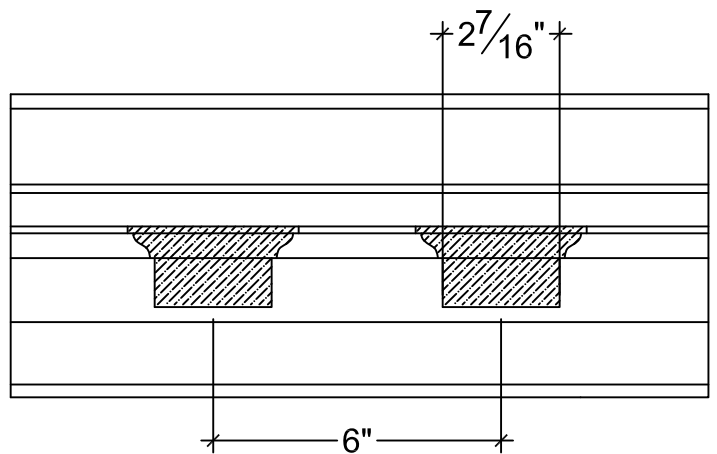

SCALE: 3" = 1'

SCALE: 3" = 1'

SCALE: 3" = 1'

67 Steuben Street
 Brooklyn, NY 11205
 P 718.534.7000
 F 718.534.7040
 www.decocraftusa.com

Design Copyright © Deco Craft USA Inc. 2010. All rights reserved

NAME:

CROWN

ITEM#

DC506-171B

MATERIAL:

PLASTER

HEIGHT:

6.5/16"

PROJECTION:

9"

FACE:

11"

REPEAT:

6"

LENGTH:

92"